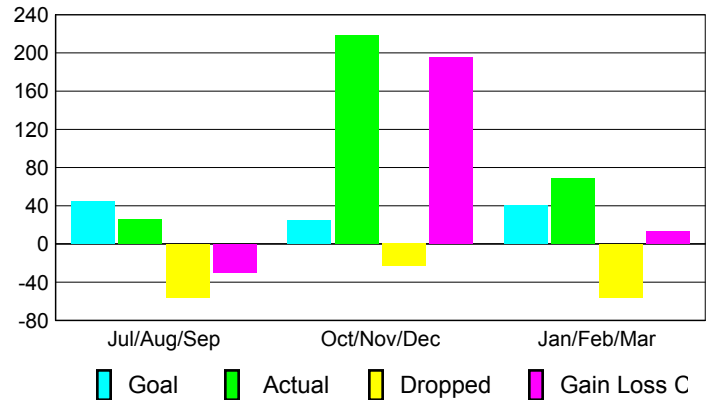

Membership Results 2008-2009

Goal, New, Dropped, Gain/Loss