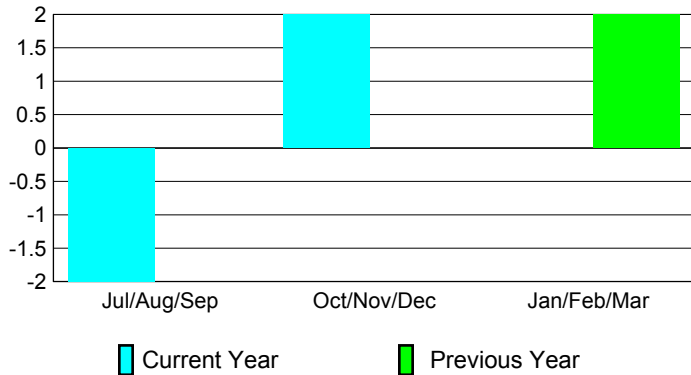

2008-2009 GMT Quarterly Report for District (or Undistricted) District 324C7

GMT: Adv K G RAMA KRISHNA MUR

Location: INDIA

GMT CA: 6

CLUBS

Club Results 2008-2009

Clubs 2007-2008

Month	New Club Goal	Actual New Clubs	Actual Dropped Clubs	Gain/Loss of Clubs	Gain/Loss of Clubs
Jul/Aug/Sep	2	0	-2	-2	0
Oct/Nov/Dec	1	2	0	2	0
Jan/Feb/Mar	2	-2	2	0	2
Totals	5	0	0	0	2

Club Results 2008-2009

Goal, New, Dropped, Gain/Loss

Comparison of Club Gain/Loss

Current Year Compared to the Previous Year

YTD Status Quo Clubs 2008-2009

Status Quo Clubs Compared to Status Quo Members

MEMBERSHIP