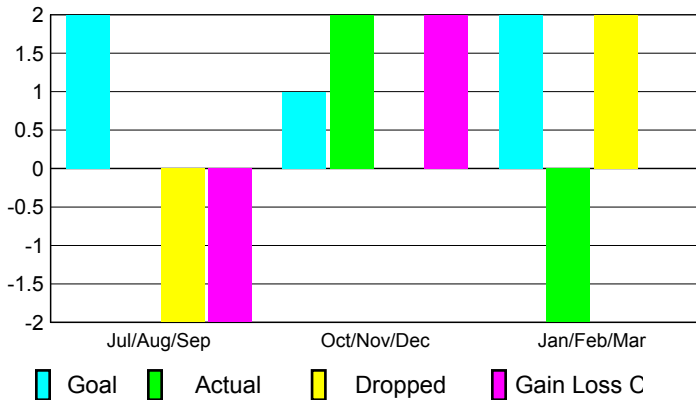

2008-2009 GMT Quarterly Report for District (or Undistricted) District 324C7

GMT: Adv K G RAMA KRISHNA MUR

Location: INDIA

GMT CA: 6

CLUBS

Club Results 2008-2009

Clubs 2007-2008

Month	New Club Goal	Actual New Clubs	Actual Dropped Clubs	Gain/Loss of Clubs	Gain/Loss of Clubs
Jul/Aug/Sep	2	0	-2	-2	0
Oct/Nov/Dec	1	2	0	2	0
Jan/Feb/Mar	2	-2	2	0	2
Totals	5	0	0	0	2

Club Results 2008-2009

Goal, New, Dropped, Gain/Loss

Comparison of Club Gain/Loss

Current Year Compared to the Previous Year

YTD Status Quo Clubs 2008-2009

Status Quo Clubs Compared to Status Quo Members

MEMBERSHIP

Membership Results 2008-2009

Membership 2007-2008

Month	Net Memb Goal	Actual New Memb	Actual Dropped Memb	Gain/Loss of Memb	Gain/Loss of Memb
Jul/Aug/Sep	45	26	-56	-30	18
Oct/Nov/Dec	25	218	-23	195	88
Jan/Feb/Mar	40	69	-56	13	48
Totals	110	313	-135	178	154