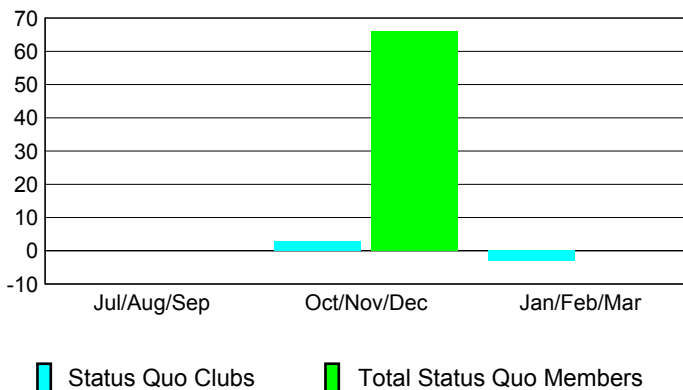

Club Results 2008-2009

Goal, New, Dropped, Gain/Loss

Comparison of Club Gain/Loss

Current Year Compared to the Previous Year

YTD Status Quo Clubs 2008-2009

Status Quo Clubs Compared to Status Quo Members

MEMBERSHIP

Membership Results 2008-2009

Membership 2007-2008

Month	Net Memb Goal	Actual New Memb	Actual Dropped Memb	Gain/Loss of Memb	Gain/Loss of Memb
Jul/Aug/Sep	45	26	-56	-30	18
Oct/Nov/Dec	25	218	-23	195	88
Jan/Feb/Mar	40	69	-56	13	48
Totals	110	313	-135	178	154