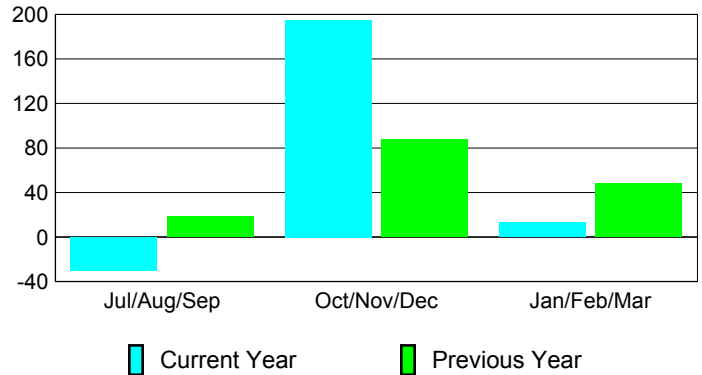

Membership Results 2008-2009

Membership 2007-2008

Month	Net Memb Goal	Actual New Memb	Actual Dropped Memb	Gain/Loss of Memb	Gain/Loss of Memb
Jul/Aug/Sep	45	26	-56	-30	18
Oct/Nov/Dec	25	218	-23	195	88
Jan/Feb/Mar	40	69	-56	13	48
Totals	110	313	-135	178	154

Membership Results 2008-2009

Goal, New, Dropped, Gain/Loss

Comparison of Membership Gain/Loss

Current Year Compared to the Previous Year

Gender Comparison 2008-2009